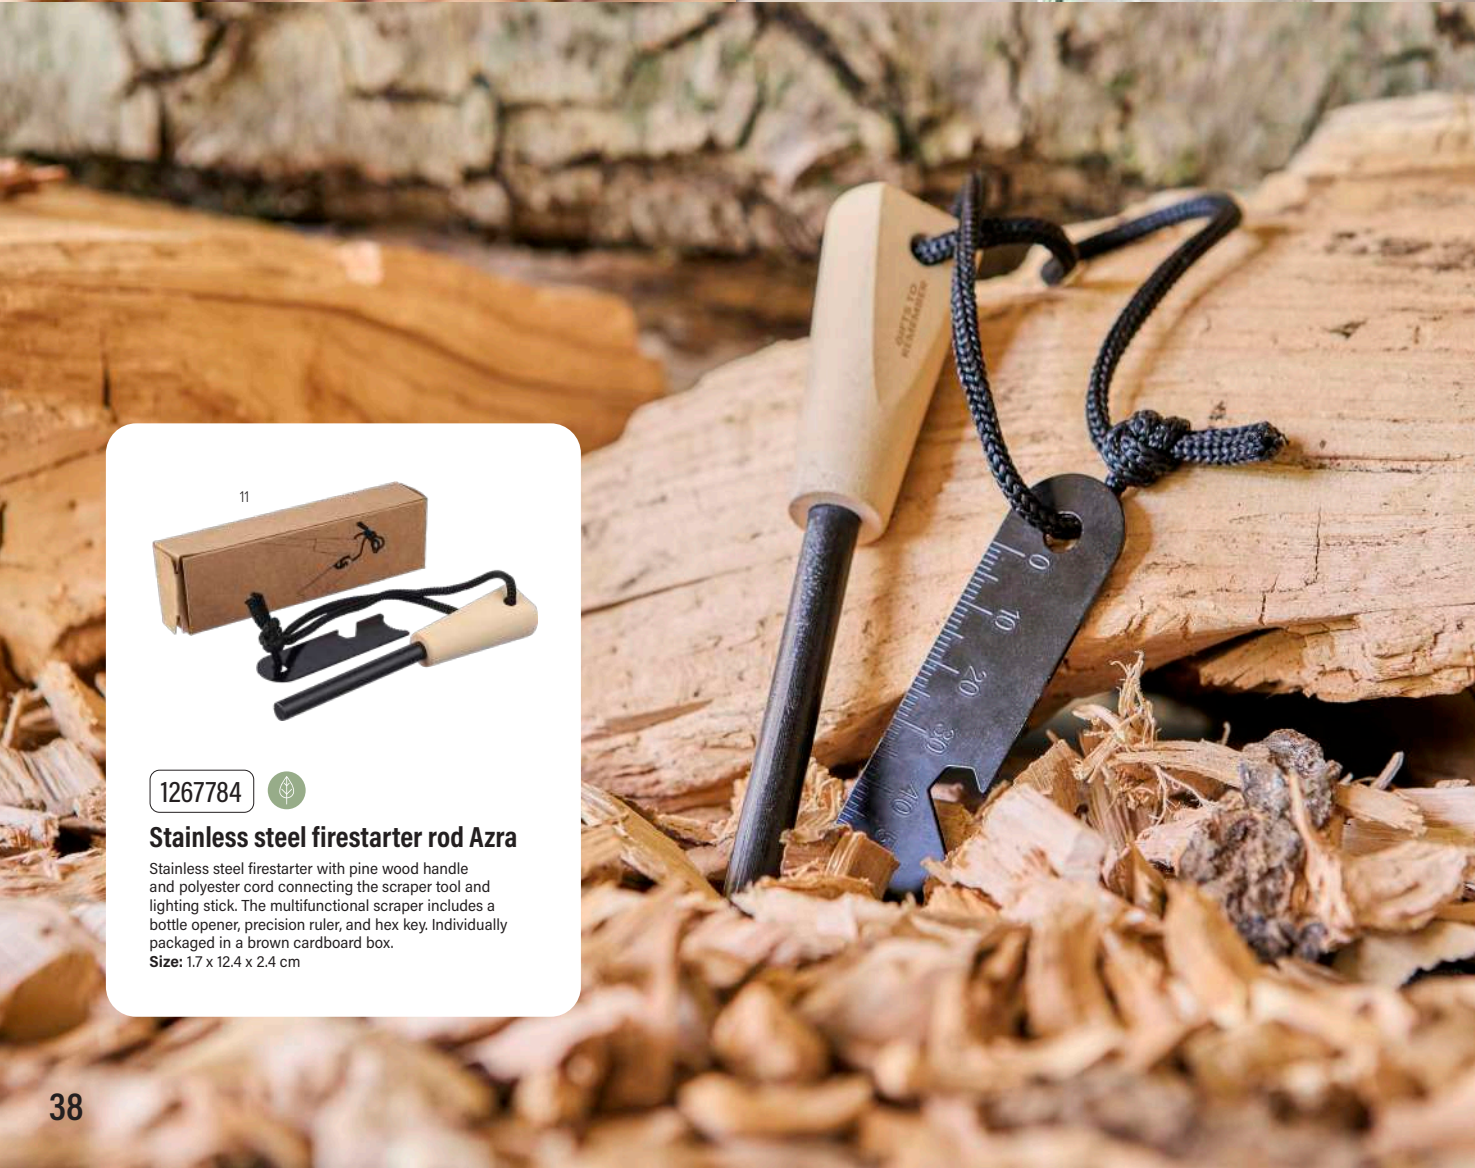

Size: 21 x 15 cm

11

1267784 

Stainless steel firestarter rod Azra

Stainless steel firestarter with pine wood handle and polyester cord connecting the scraper tool and lighting stick. The multifunctional scraper includes a bottle opener, precision ruler, and hex key. Individually packaged in a brown cardboard box.