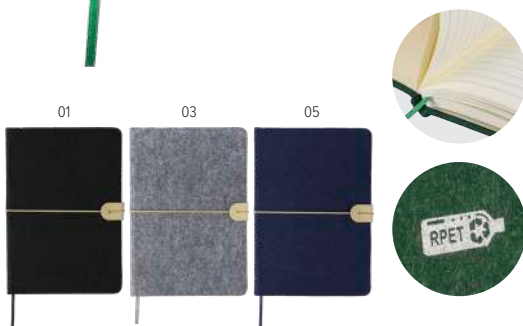

Size: 1.2 x 21 x 14 cm

Where ideas take shape

Sustainable notes, creative impact

04

05

1272570

Recycled felt notebook (A5) Dario

Recycled felt notebook (approx. A5) with a soft 1 mm hardcover, elastic band, and PU closing strap on the outside. Includes a ribbon bookmark and 80 sheets (70 gsm) with lined paper. Features a laser-engraved recycled logo on the back.
Size: 1.3 x 21 x 14.5 cm