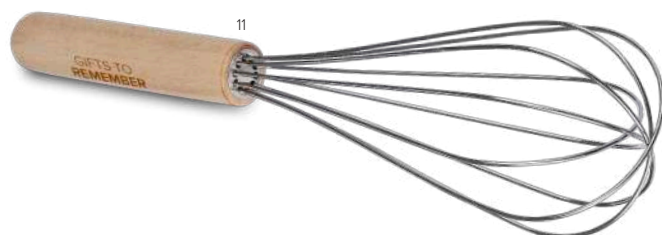

Size: 1.5 x 43 x 30 cm

1267539

Bamboo cheese board Zea

Bamboo cheese board with fold-out design, including four stainless steel cutlery pieces with beechwood handles. Convenient storage compartment keeps the cutlery neatly tucked inside. Individually packaged in a brown cardboard box.
Size: 3 x 20.3 x 19 cm