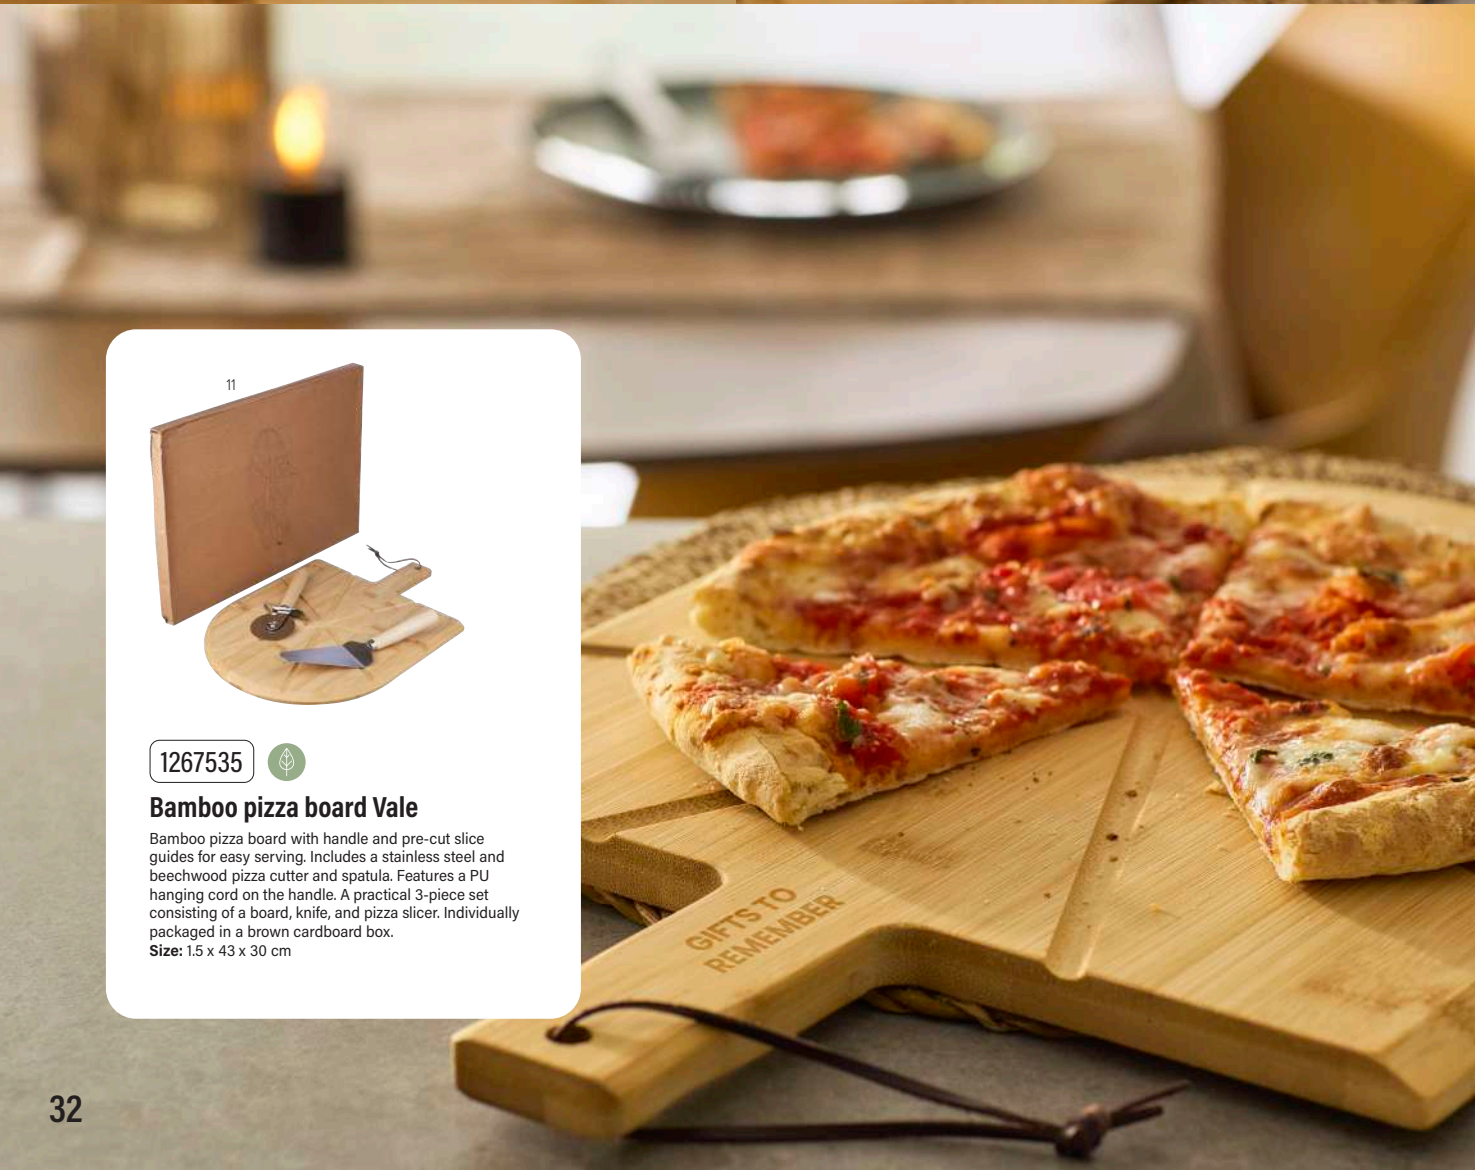

Size: 1 x 4 x 21.5 cm

11

1267535 

Bamboo pizza board Vale

Bamboo pizza board with handle and pre-cut slice guides for easy serving. Includes a stainless steel and beechwood pizza cutter and spatula. Features a PU hanging cord on the handle. A practical 3-piece set consisting of a board, knife, and pizza slicer. Individually packaged in a brown cardboard box.

Size: 1.5 x 43 x 30 cm

1267539

Bamboo cheese board Zea

Bamboo cheese board with fold-out design, including four stainless steel cutlery pieces with beechwood handles. Convenient storage compartment keeps the cutlery neatly tucked inside. Individually packaged in a brown cardboard box.
Size: 3 x 20.3 x 19 cm